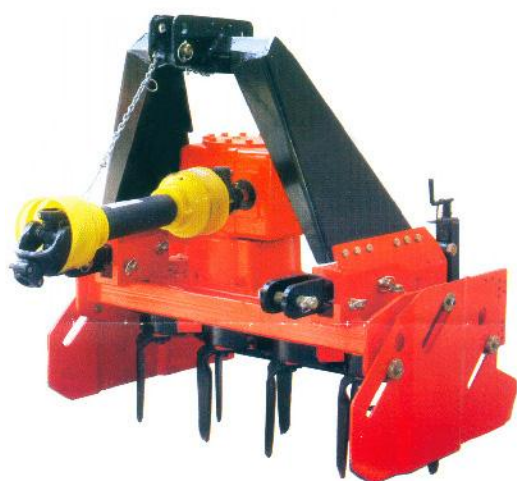

## Rotary Harrow

Code : A-RH

Rotary Harrow is a reliable machine suitable for tractors from 40 HP and above. Rotary Harrow is a primary tillage implement. Rotary Harrow is the toughest in its category plough. Rotary Harrow is very strong and sturdy construction. Rotary Harrow is most suitable to hard soil and hard clay soil. It can Harrow more depth, fine tilth and leveling in just pass. It can be directly in the barren land to convert into cultivate land before and after rain/ watering.

### Technical Specification

MODEL	A-RH75	A-RH100	A-RH125	A-RH150
PTO	540 RPM	540 RPM	540 RPM	540 RPM
WORKING WIDTH (CM)	75	100	125	150
NO. OF BLADES	6	8	10	12
REQUIRED HP	Above 40 HP	Above 45 HP	Above 55 HP	Above 60 HP
APPROX. WEIGHT	375 Kg.	400 Kg.	425 Kg.	450 Kg.